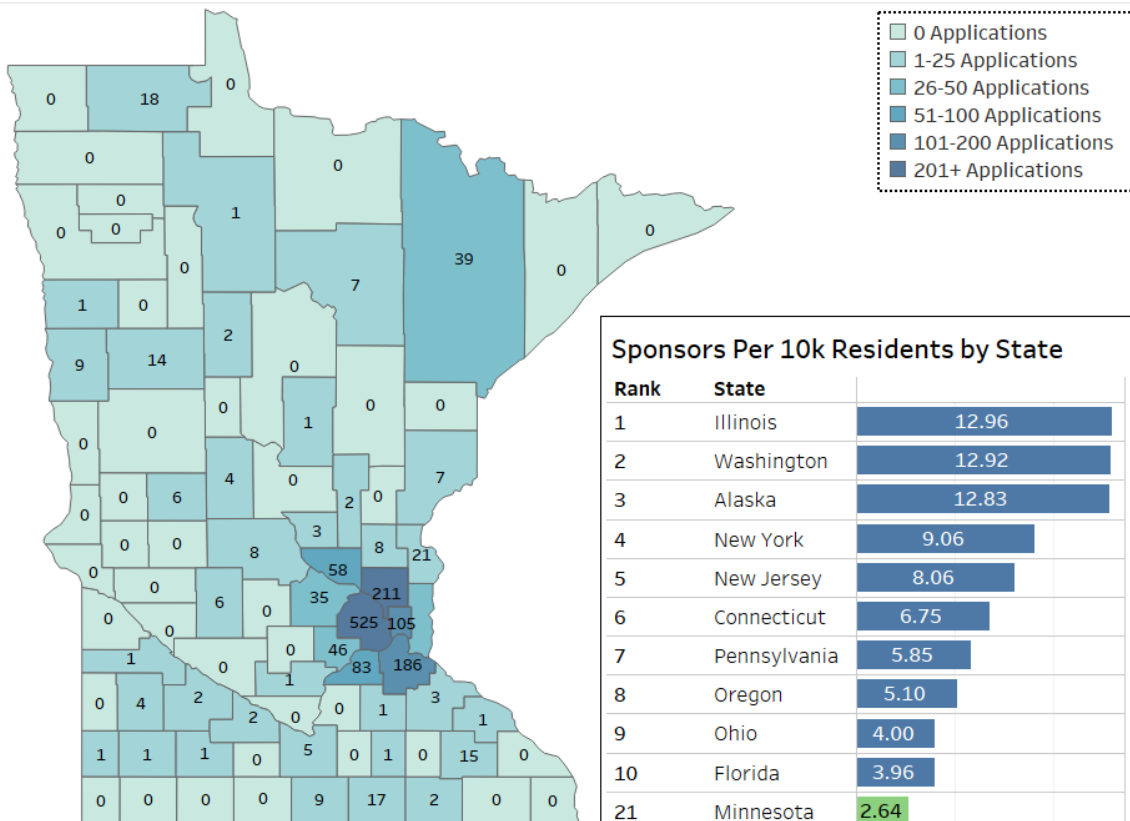

Uniting for Ukraine Sponsorship Requests

DATA AS OF 09/16/2022

This table shows the number of sponsorship applications that have been approved as of September 16, 2022, sorted alphabetically by county. We will send updates as we receive them from our federal partners.

Please note that one sponsor can welcome one person or multiple members of a family. Newcomers are responsible for their travel costs and can determine their own arrival dates. The Minnesota Department of Health will not get a formal arrival notification.

County	No. Sponsor Applications - Approved	% of Total
Anoka	211	14%
Becker	14	1%
Beltrami	1	0%
Benton	3	0%
Blue Earth	5	0%
Brown	2	0%
Carver	46	3%
Chisago	21	1%
Clay	9	1%
Cottonwood	1	0%
Crow Wing	1	0%
Dakota	186	12%
Douglas	6	0%
Faribault	9	1%
Freeborn	17	1%
Goodhue	3	0%
Hennepin	525	35%
Hubbard	2	0%
Isanti	8	1%
Itasca	7	0%
Kandiyohi	6	0%
Lyon	4	0%
Mille Lacs	2	0%
Mower	2	0%
Murray	1	0%
Norman	1	0%
Olmsted	15	1%
Pine	7	0%
Pipestone	1	0%
Ramsey	105	7%
Redwood	2	0%

The state of Minnesota has received **1,514** Ukrainian sponsorship requests as of September 16, 2022.

County	City	No. Sponsor Applications - Approved
Anoka	Andover	18%
	Blaine	26%
	Columbia Heights	2%
	Coon Rapids	19%
	East Bethel	1%
	Fridley	0%
	Lino Lakes	0%
	Ramsey	32%
	St. Francis	0%
Dakota	Apple Valley	22%
	Burnsville	11%
	Eagan	33%
	Farmington	6%
	Hastings	2%
	Inver Grove Heights	2%
	Lakeville	9%
	Rosemount	3%
	South St. Paul	3%
	West St. Paul	9%
	Hennepin	Bloomington
Brooklyn Center		0%
Brooklyn Park		2%
Champlin		5%
Corcoran		1%
Dayton		1%
Eden Prairie		8%
Edina		2%
Golden Valley		2%
Greenfield		2%
Hopkins		2%
Independence		1%
Maple Grove		14%
Minneapolis		13%
Minnetonka		6%
Mound		2%
New Hope		2%
Orono		0%
Plymouth		22%
Richfield		1%
Rogers		0%
Shorewood		0%
St. Louis Park		4%
Ramsey	New Brighton	10%
	Roseville	10%
	Shoreview	7%
	St. Paul	69%
	White Bear Lake	5%
Scott	New Prague	4%
	Prior Lake	13%
	Savage	34%
	Shakopee	49%